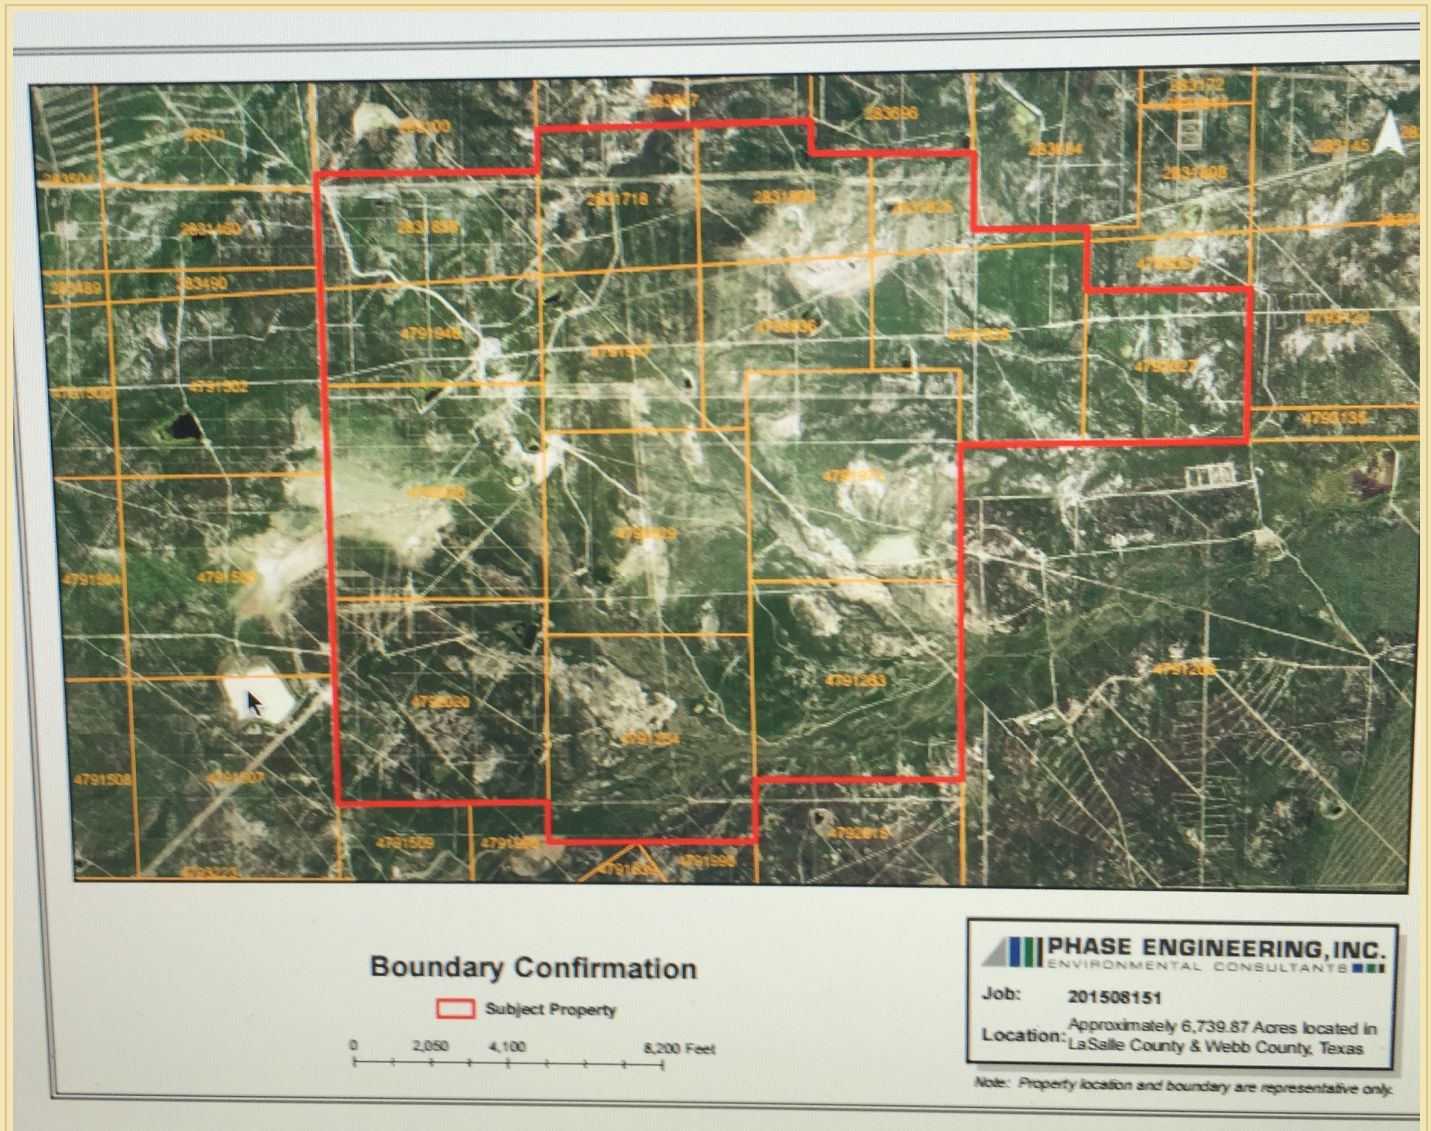

Facts

Acreage	6,926.14 +- ACRES
County	Webb and LaSalle
State	Texas
Listing Price	\$2,495.00 Per Acre
Listing #	

Gallery

Gallery

Gallery

Area Maps

Area Maps

69 of 82

Area Maps