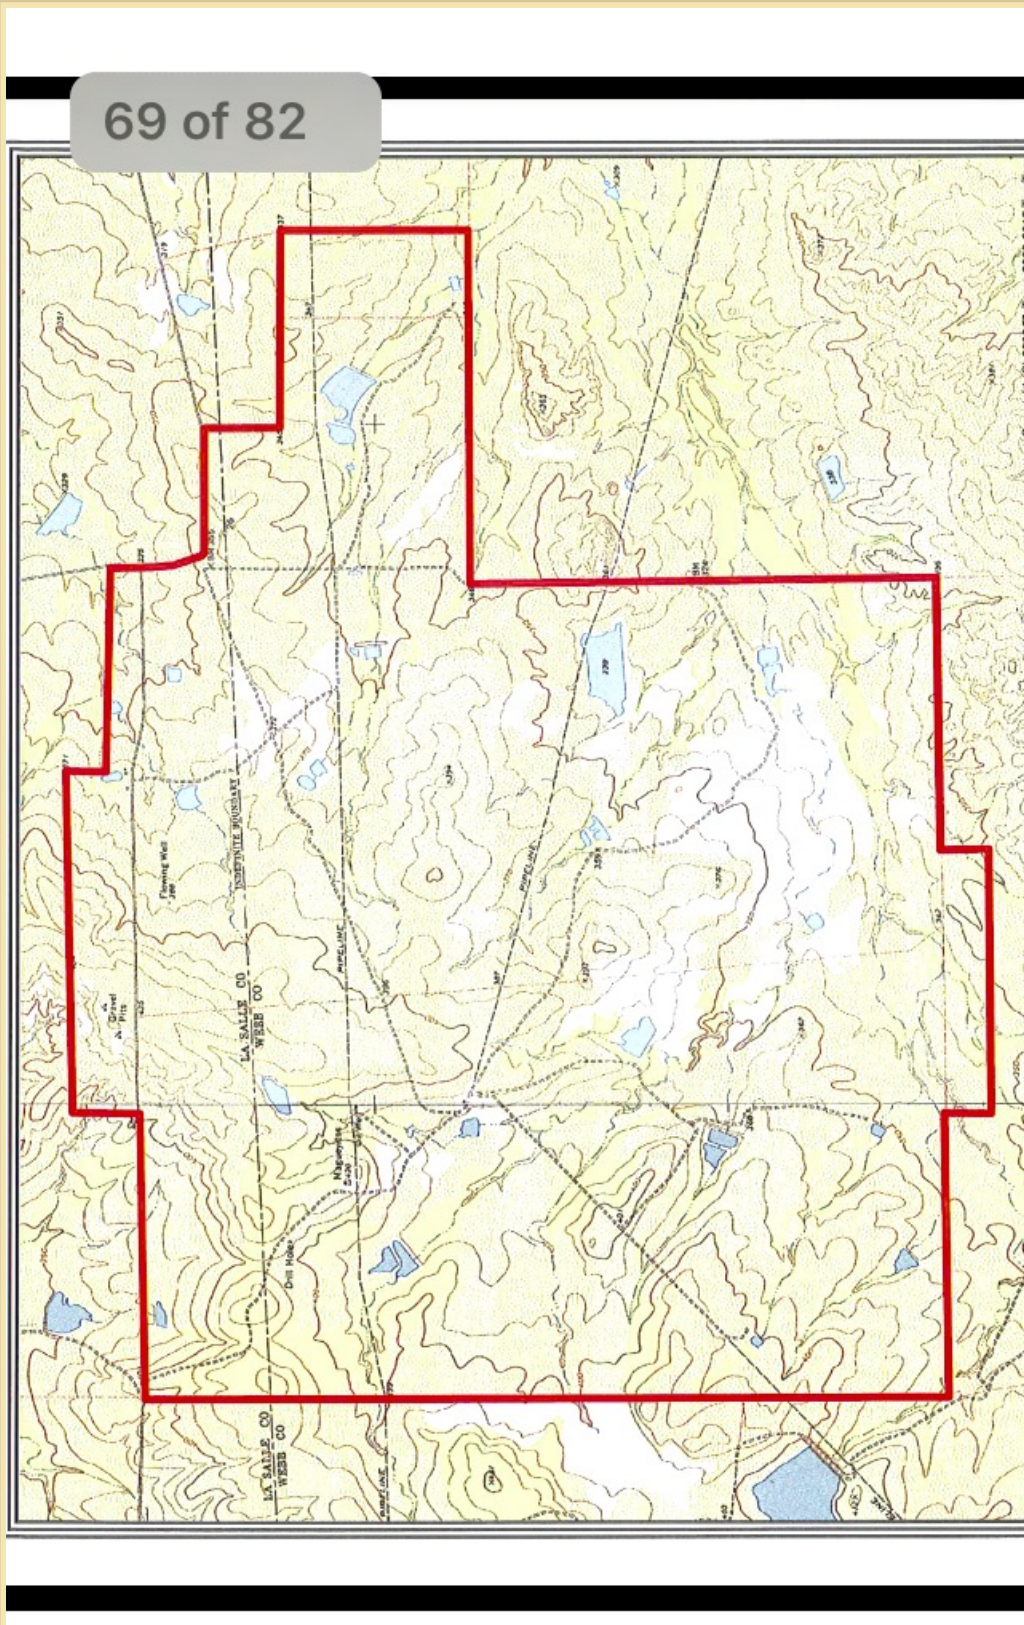

Facts

Acreage	6,926.14 +- ACRES
County	Webb and LaSalle
State	Texas
Listing Price	\$2,495.00 Per Acre
Listing #	

Gallery

Gallery

Gallery

Area Maps

Area Maps

69 of 82

Area Maps