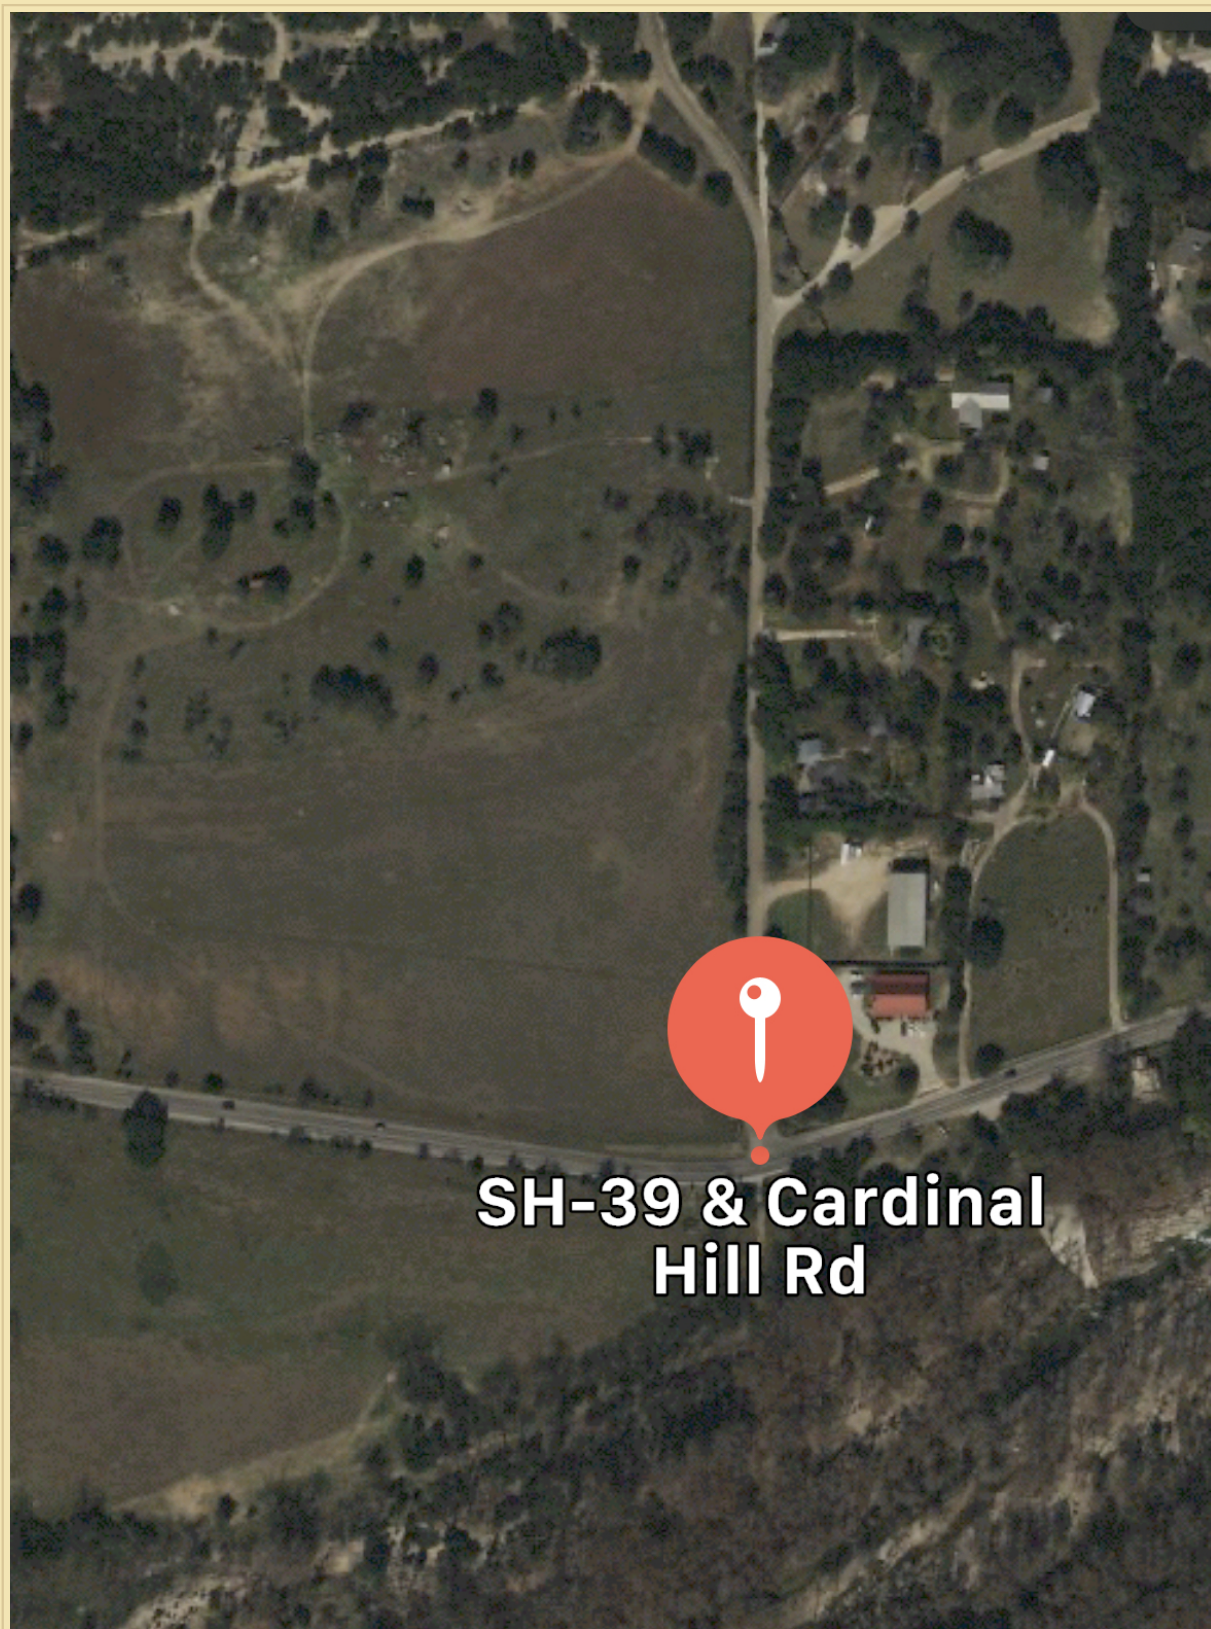

Facts

Acreage	26 +- Acres
County	Kerr
State	Texas
Listing Price	\$1,250,000.00
Listing #	

Beautiful unimproved 26+ Acre property located between Ingram and Hunt, Texas at Hwy. 39 and Cardinal Hill Road the picturesque Guadalupe River Valley. Property rarely comes on the market in this area.it has lovely views and great access. This property will not be restricted other than the county requirements if purchased as a whole. Other deed restrictions will be applied if property is divided.

See map for possible division.

Property has paved frontage and electricity on Hwy 39 and Cardinal road.

Buyers will need to drill a water well and install septic.

Gallery

Area Maps

Area Maps

Area Maps

Hwy 39 @ Cardinal Hill Road