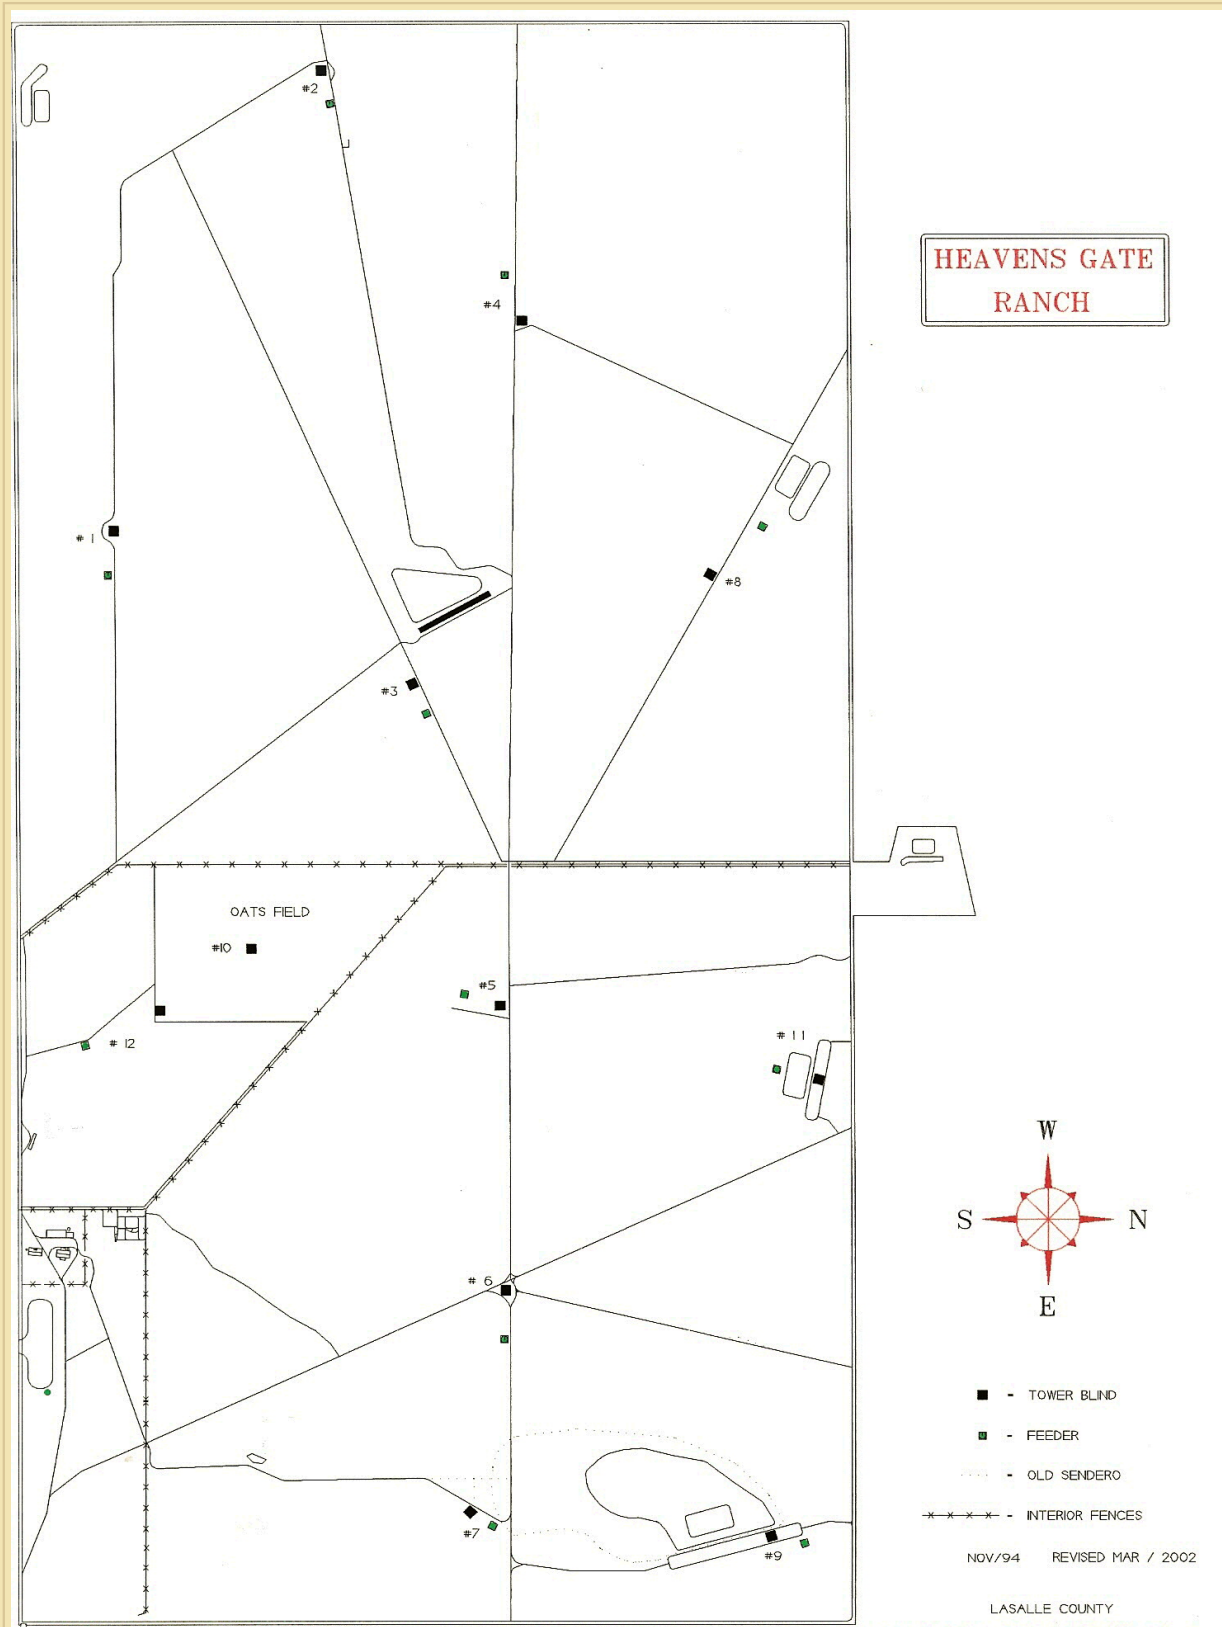

IN ADDITION TO THE MAIN LODGE, THERE IS A 2  
BEDROOM, 2 BATH CABIN, W/WALK-IN COOLER, BARN  
AND CATTLE PENS.

THE PROMINENT BRUSHES ARE GUAYACAN, BLACK  
BRUSH, MESQUITE AND PRICKLY PEAR. THE RANCH IS  
NOT COMMERCIALY HUNTED. THE OWNER HAS  
INTENSLEY MANANGED THIS RANCH. NUMEROUS TROPHY  
DEER HAVE BEEN HARVESTED OVER THE YEARS WINNING  
BUCKS HAVE BEEN ADDED IN 2006.

**Gallery**

**Gallery**

**Area Maps**

**Area Maps**

**Area Maps**