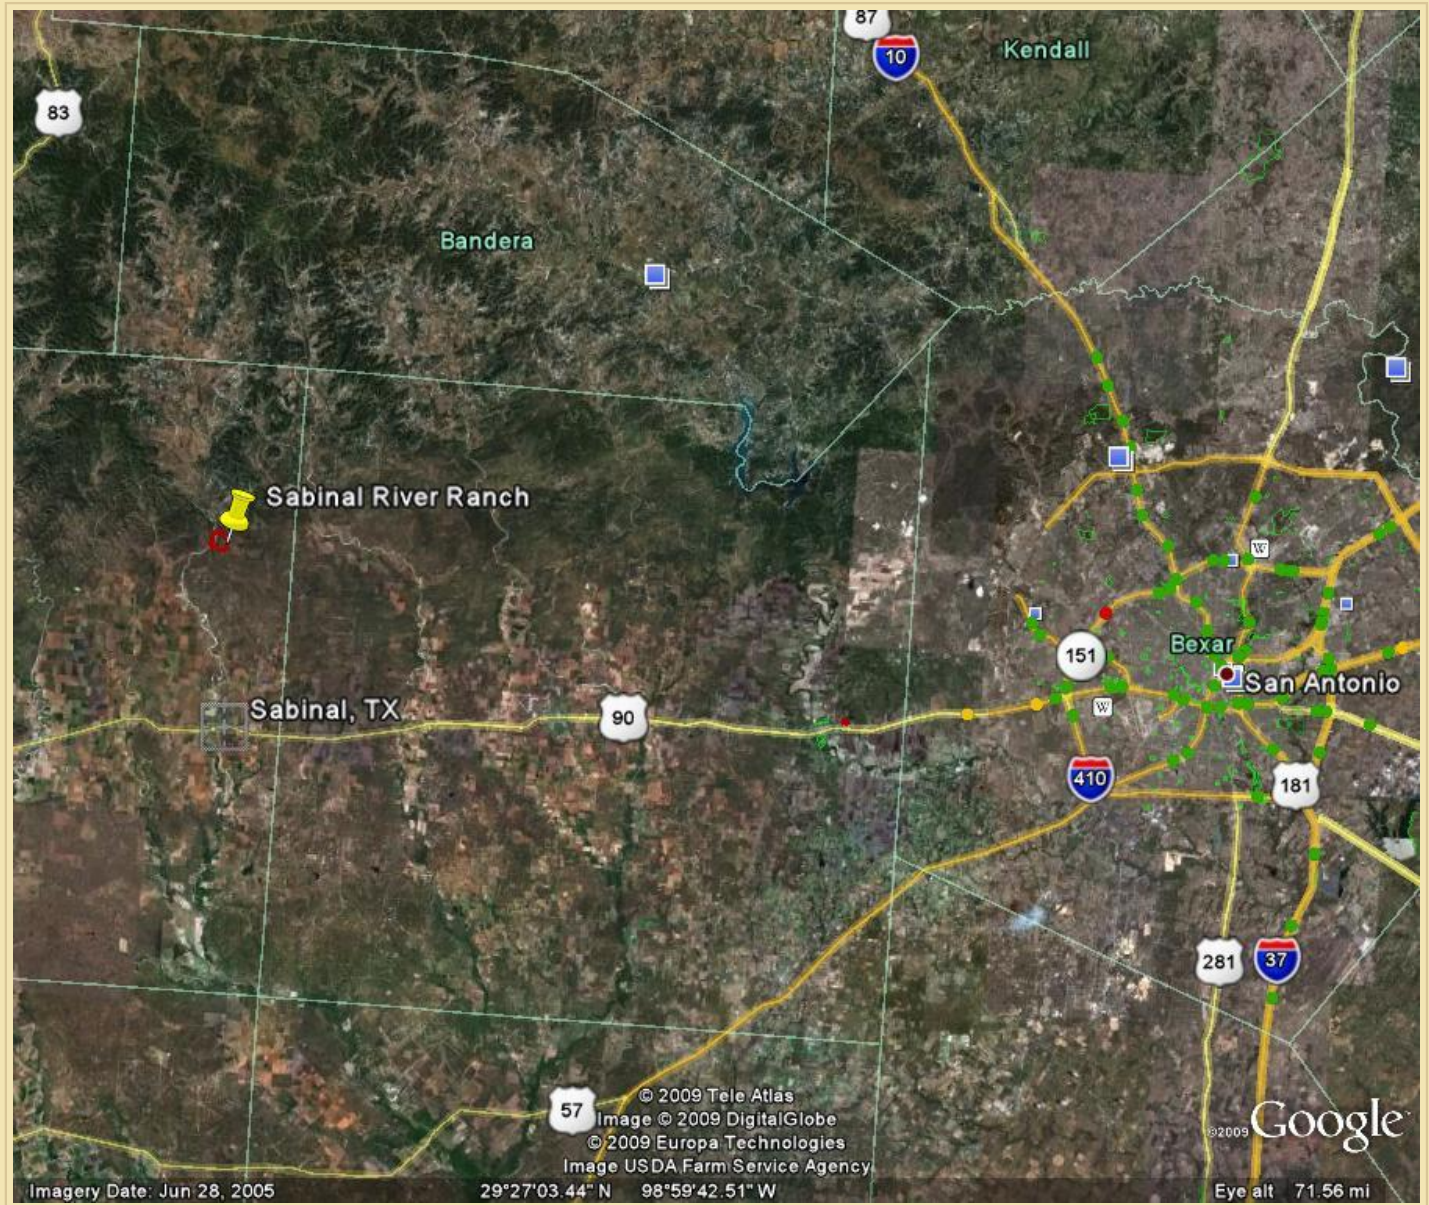

Facts

Acreage	510
County	Uvalde
State	Texas
Listing Price	1,900,000.
Listing #	

510 Acres Uvalde County

Beautiful River Valley between Sabinal and Utopia, Tx on Fm Hwy 187.

Both sides of the tranquil Sabinal River, awesome trees and brush, breathtaking views in every direction, hills, river and valley, view of lake and waterfall are a few of the reasons this beautiful ranch is a must see! New high quality cedar cabin on a hill with the most incredible view! One bedroom and bath with a porch like heaven!

The Main house is a 3 bedroom, 2 bath country style home with rock fireplace, perches on one of the highest elevations of the ranch with a lovely green field, patio with firepit that overlooks the Texas hills and river valley. The electric gate and paved private road leading to the house allows for paved access from your door to the ranch door. This is a wonderful get away approximately one hour from San Antonio. Other improvements include, barn, cattle pens, 2 car garage. There is an abundance of native wildlife including whitetail, dove, quail and hogs. This is a fabulous property!!!

Gallery

Gallery

Gallery

Area Maps

Area Maps